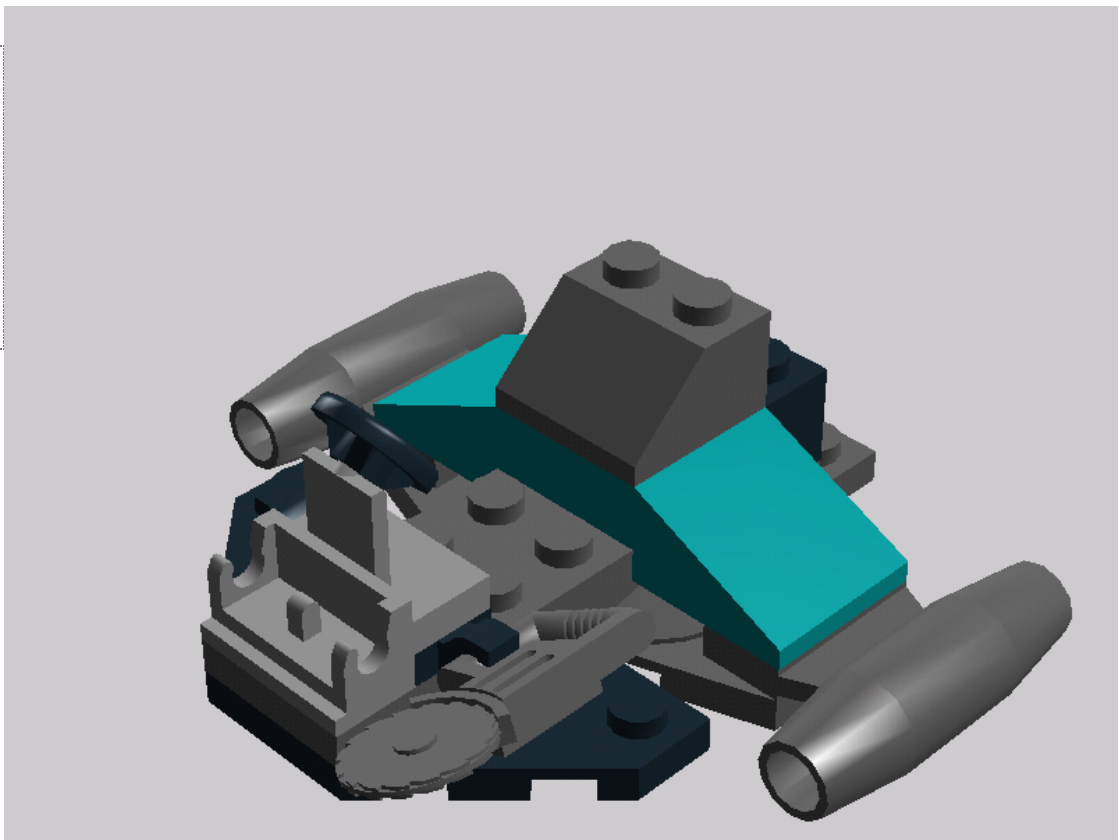

Step 7 of 12

1 x

1 x