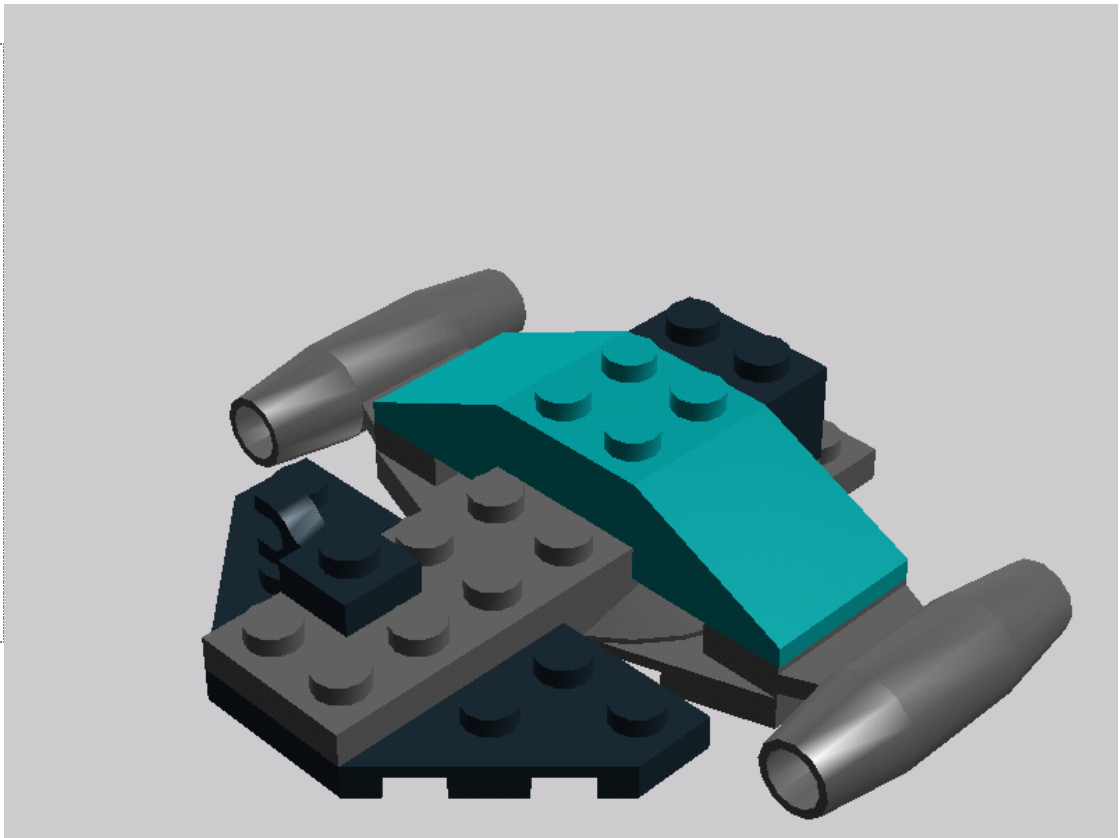

Step 3 of 12

1 x

1 x

1 x

1 x