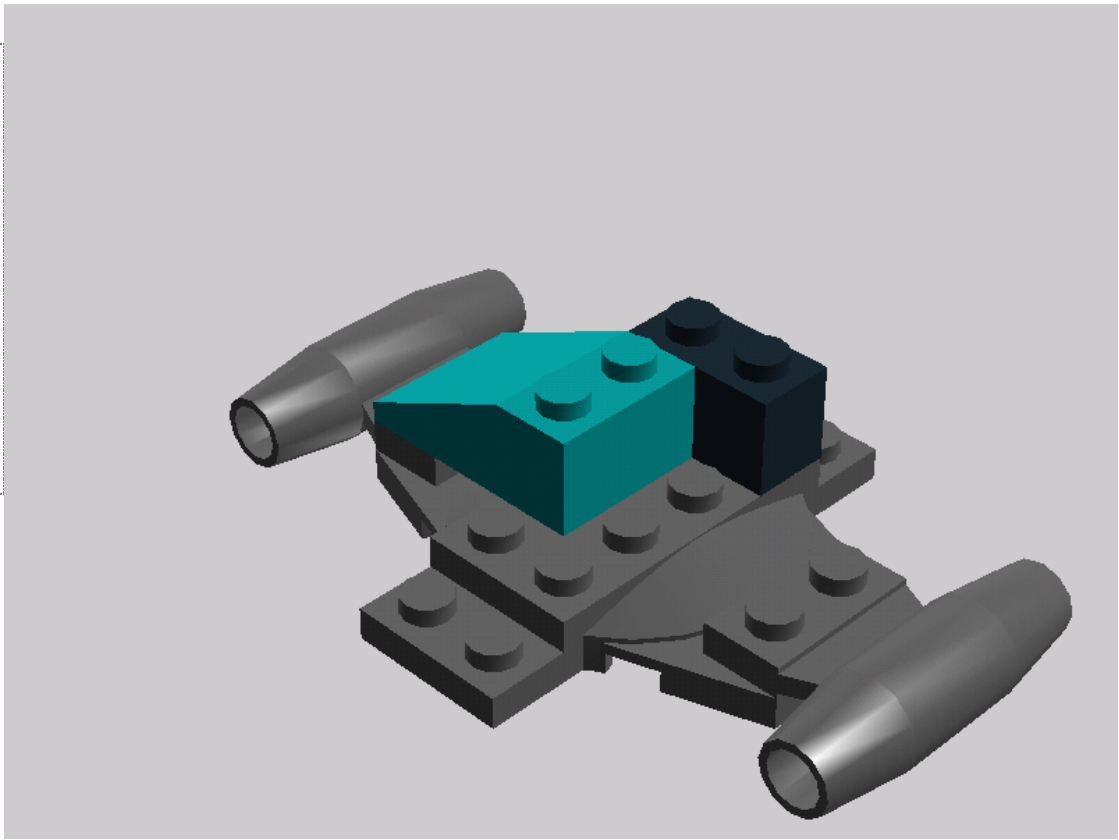

Model Name:
Tunnel Scout

Number of Bricks: 21

Step 1 of 12

1 x

Step 2 of 12

1 x

1 x

2 x

1 x  ROOF TILE 2X2/45° - Dark Stone Grey

2 x  ROOF TILE 2X3/25° - Bright Bluish Green

1 x  PLATE 2X4 - Dark Stone Grey

1 x  CORNER PLATE 3X6 - Black

1 x  HOOVERBOARD 6X6X2/3 - Dark Stone Grey

2 x  PLATE 1X1 W/HOLDER VERTICAL - Black

1 x  FLAT TILE 2X2 - Black

1 x  PLATE 2X2 W. VERTICAL SNAP - Black

1 x  CONSOLE W. WHEEL - Black, Medium Stone Grey

2 x  JET ENGINE - Dark Stone Grey

1 x  PROPELLER Ø71.84 - Reddish Brown

1 x  PLATE 1X2 (ROCKING) - Black

1 x  ROCKER BEARING 1X2 - Bright Yellow

1 x  ROCKER BEARING 1X2 - Medium Stone Grey

1 x  PLATE 2X2 (ROCKING) - Black

2 x  CIRCULAR SAW - Dark Stone Grey