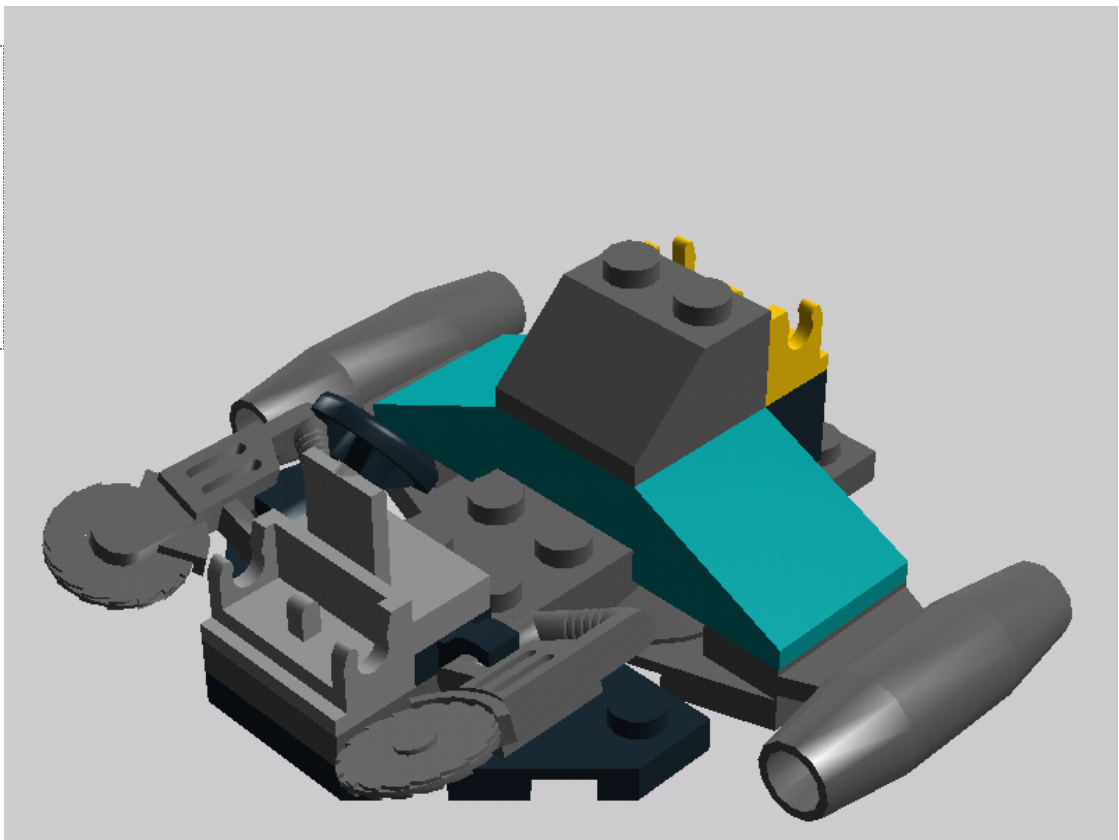

Model Name:
Tunnel Scout

Number of Bricks: 21

Step 1 of 12

1 x

Step 2 of 12

1 x

1 x

2 x

Step 9 of 12

1 x

1 x

Step 11 of 12

1 x

1 x

1 x

1 x  BRICK 1X2 - Black

1 x  ROOF TILE 2X2/45° - Dark Stone Grey

2 x  ROOF TILE 2X3/25° - Bright Bluish Green

1 x  PLATE 2X4 - Dark Stone Grey

1 x  CORNER PLATE 3X6 - Black

1 x  HOOVERBOARD 6X6X2/3 - Dark Stone Grey

2 x  PLATE 1X1 W/HOLDER VERTICAL - Black

1 x  ROCKER BEARING 1X2 - Bright Yellow

1 x  ROCKER BEARING 1X2 - Medium Stone Grey

1 x  PLATE 2X2 (ROCKING) - Black

2 x  CIRCULAR SAW - Dark Stone Grey