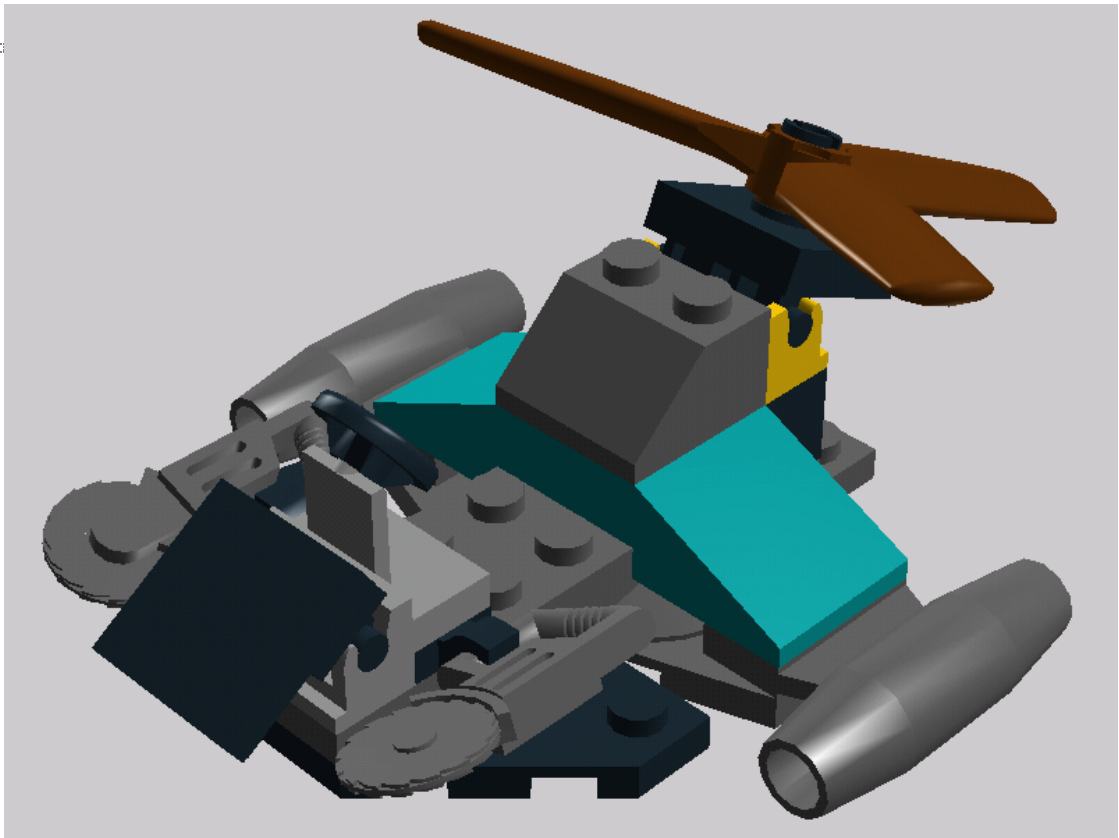

Model Name:
Tunnel Scout

Number of Bricks: 21

Step 1 of 12

1 x

Step 2 of 12

1 x

1 x

2 x

Step 9 of 12

1 x

1 x

Step 11 of 12

1 x

1 x

1 x

1 x  BRICK 1X2 - Black

1 x  ROOF TILE 2X2/45° - Dark Stone Grey

2 x  ROOF TILE 2X3/25° - Bright Bluish Green

1 x  PLATE 2X4 - Dark Stone Grey

1 x  CORNER PLATE 3X6 - Black

1 x  HOOVERBOARD 6X6X2/3 - Dark Stone Grey

2 x  PLATE 1X1 W/HOLDER VERTICAL - Black

1 x  FLAT TILE 2X2 - Black

1 x  PLATE 2X2 W. VERTICAL SNAP - Black

1 x  CONSOLE W. WHEEL - Black, Medium Stone Grey

2 x  JET ENGINE - Dark Stone Grey

1 x  PROPELLER Ø71.84 - Reddish Brown

1 x  PLATE 1X2 (ROCKING) - Black