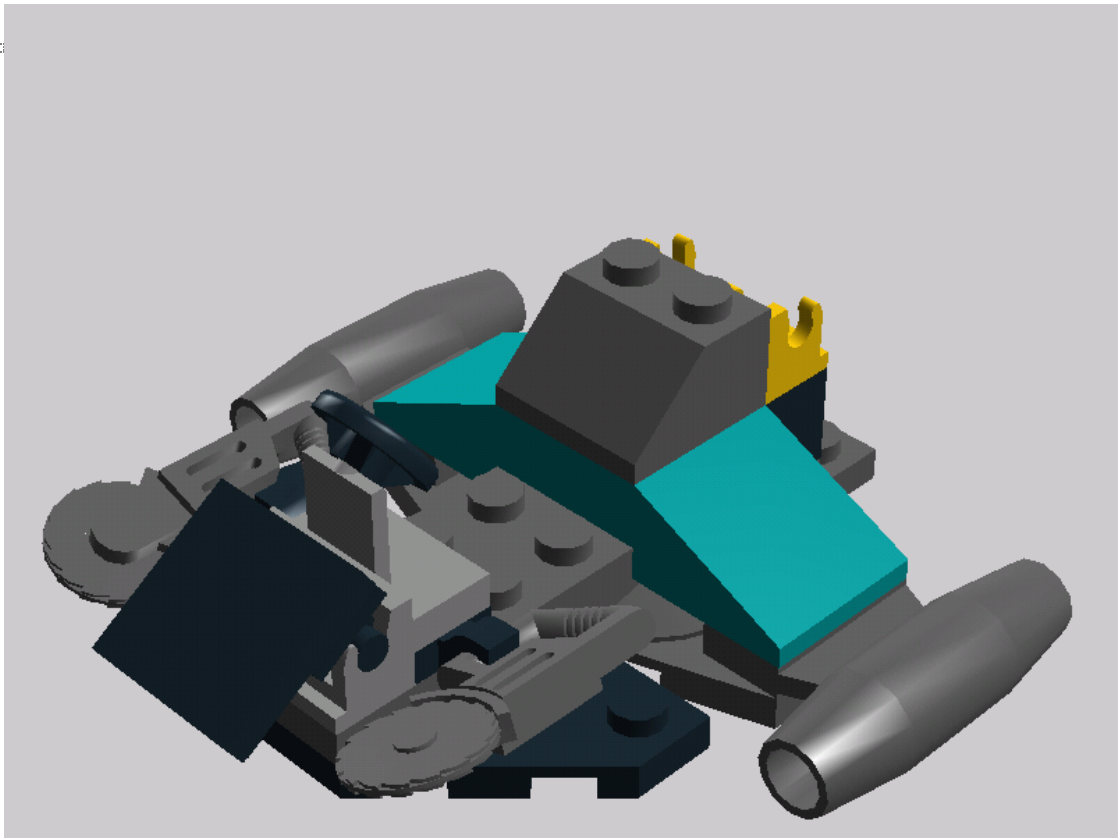

Model Name:
Tunnel Scout

Number of Bricks: 21

Step 1 of 12

1 x

Step 2 of 12

1 x

1 x

2 x

Step 9 of 12

1 x

1 x

Step 11 of 12

1 x

1 x

1 x

1 x  BRICK 1X2 - Black

1 x  ROOF TILE 2X2/45° - Dark Stone Grey

2 x  ROOF TILE 2X3/25° - Bright Bluish Green

1 x  PLATE 2X4 - Dark Stone Grey

1 x  CORNER PLATE 3X6 - Black

1 x  HOOVERBOARD 6X6X2/3 - Dark Stone Grey

2 x  PLATE 1X1 W/HOLDER VERTICAL - Black

1 x  ROCKER BEARING 1X2 - Bright Yellow

1 x  ROCKER BEARING 1X2 - Medium Stone Grey

1 x  PLATE 2X2 (ROCKING) - Black

2 x  CIRCULAR SAW - Dark Stone Grey