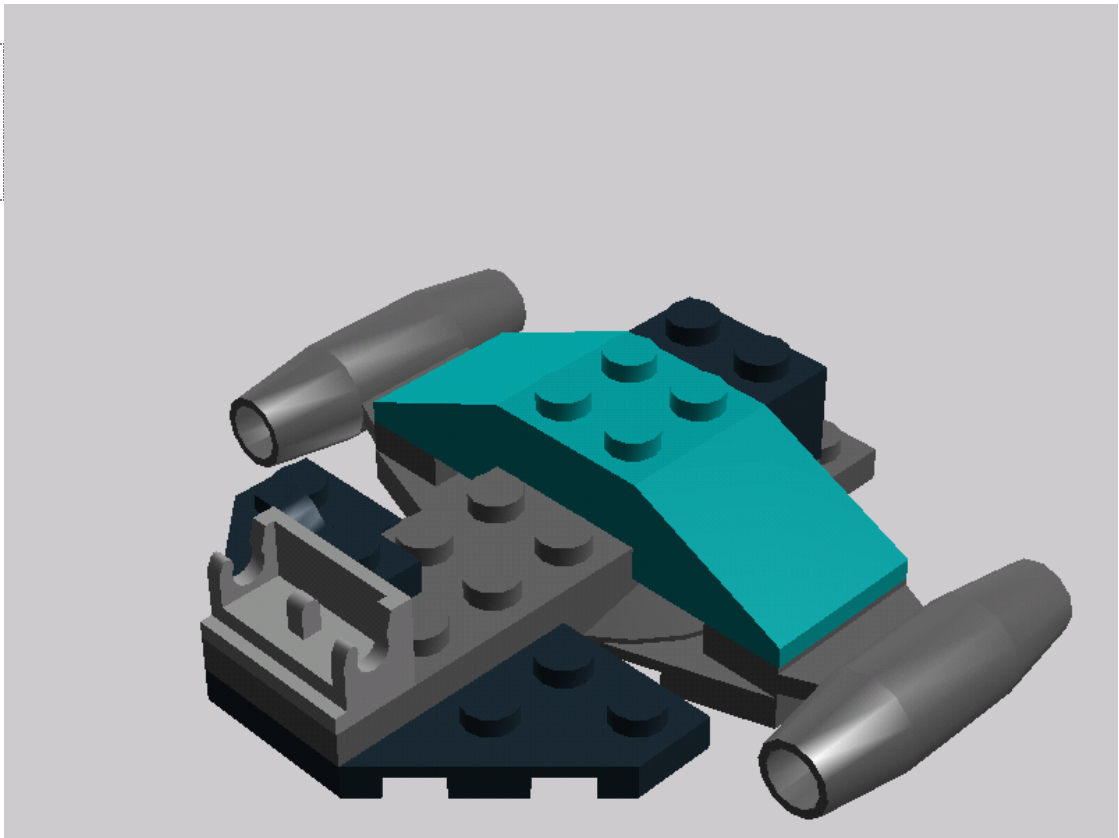

Model Name:
Tunnel Scout

Number of Bricks: 21

Step 1 of 12

1 x

Step 2 of 12

1 x

1 x

2 x

Step 3 of 12

1 x

1 x

1 x

1 x

Step 4 of 12

1 x

Step 5 of 12

1 x  ROOF TILE 2X2/45° - Dark Stone Grey

2 x  ROOF TILE 2X3/25° - Bright Bluish Green

1 x  PLATE 2X4 - Dark Stone Grey

1 x  CORNER PLATE 3X6 - Black

1 x  HOOVERBOARD 6X6X2/3 - Dark Stone Grey

2 x  PLATE 1X1 W/HOLDER VERTICAL - Black

1 x  ROCKER BEARING 1X2 - Bright Yellow

1 x  ROCKER BEARING 1X2 - Medium Stone Grey

1 x  PLATE 2X2 (ROCKING) - Black

2 x  CIRCULAR SAW - Dark Stone Grey