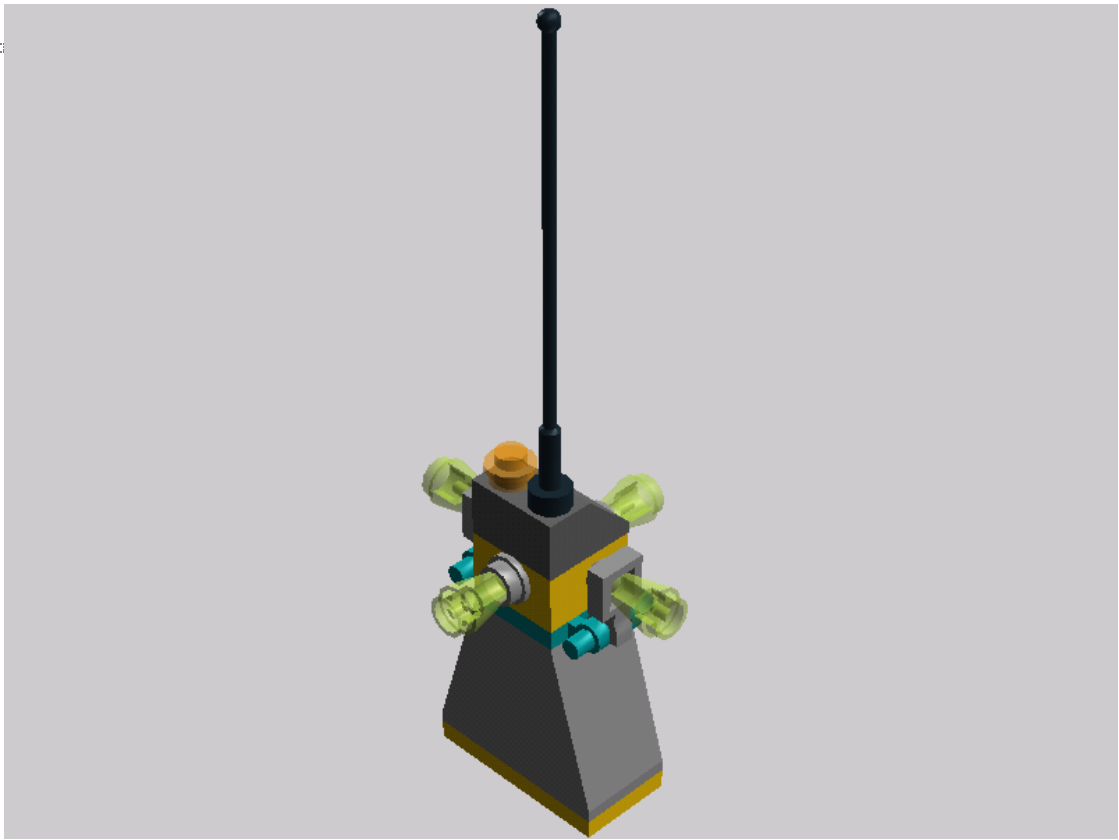

Model Name:
Electric Fence

Number of Bricks: 18

Step 1 of 11

1 x

Step 2 of 11

1 x

1 x

1 x

1 x

Step 6 of 11

2 x

2 x

Step 8 of 11

1 x

1 x

Step 9 of 11

Step 10 of 11

1 x

1 x

4 x  NOSE CONE SMALL 1X1 - Tr. Bright Green

2 x  TECHNIC BRICK 1X2, Ø4.9 - Bright Yellow

1 x  ROOF TILE 2X2/45° - Dark Stone Grey

2 x  ROOF TILE 2X2X3/ 73 GR. - Medium Stone Grey

1 x  PLATE 2X4 - Bright Yellow

1 x  PLATE 1X1 ROUND - Tr. Bright Orange

2 x  PLATE 1X1 ROUND - Medium Stone Grey

2 x  PLATE 1X1 W/HOLDER VERTICAL - Medium Stone Grey

2 x  PLATE 1X2 W. STICK - Bright Bluish Green

1 x  ANTENNA 1X1X8 - Black