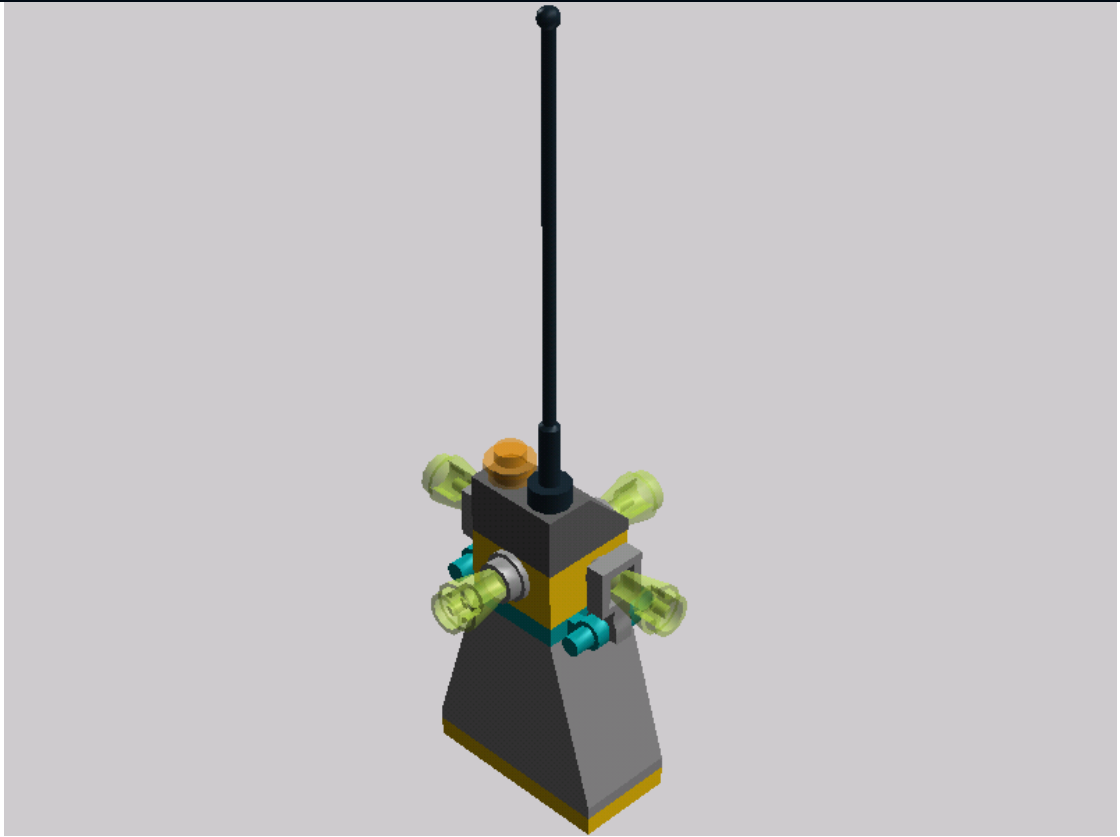

Model Name:
Electric Fence

Number of Bricks: 18

Step 1 of 11

1 x

Step 2 of 11

1 x

1 x

1 x

1 x

Step 3 of 11

1 x

1 x

1 x

1 x

Step 4 of 11

Step 5 of 11

Step 10 of 11

1 x

1 x

4 x  NOSE CONE SMALL 1X1 - Tr. Bright Green

2 x  TECHNIC BRICK 1X2, Ø4.9 - Bright Yellow

1 x  ROOF TILE 2X2/45° - Dark Stone Grey

2 x  ROOF TILE 2X2X3/ 73 GR. - Medium Stone Grey

1 x  PLATE 2X4 - Bright Yellow

1 x  PLATE 1X1 ROUND - Tr. Bright Orange

2 x  PLATE 1X1 ROUND - Medium Stone Grey

2 x  PLATE 1X1 W/HOLDER VERTICAL - Medium Stone Grey

2 x  PLATE 1X2 W. STICK - Bright Bluish Green

1 x  ANTENNA 1X1X8 - Black