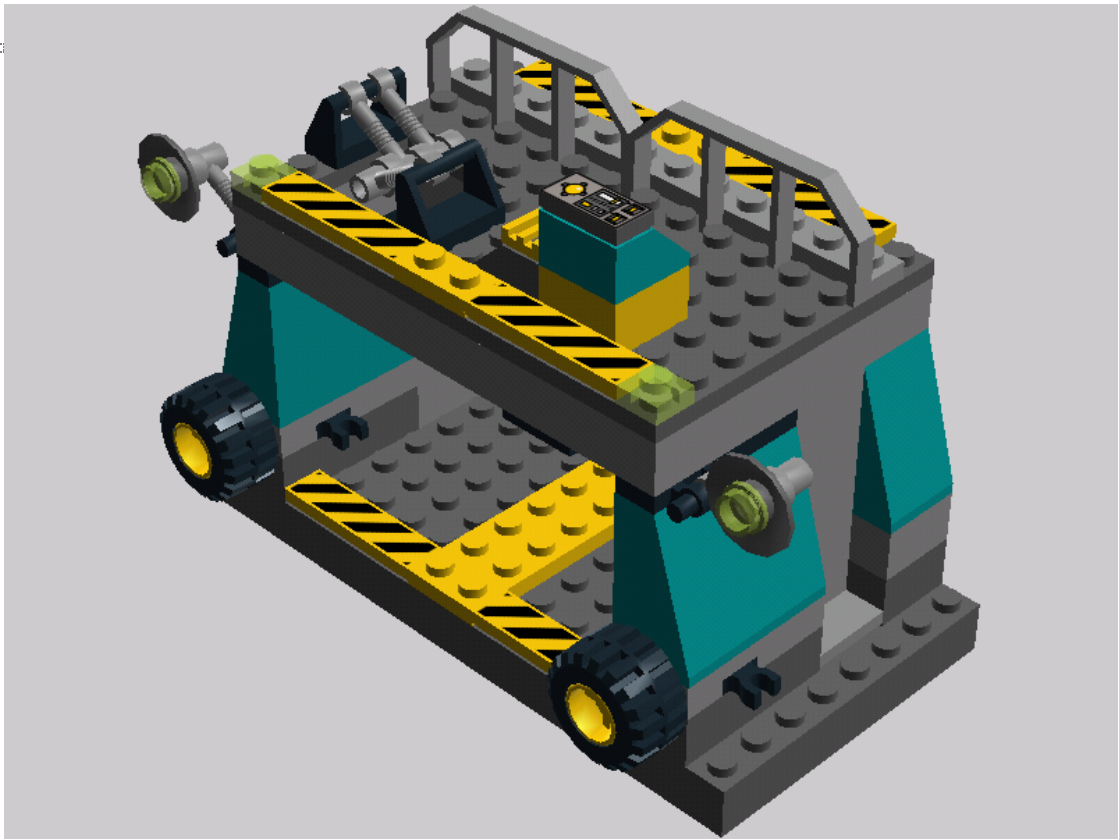

Step 31 of 33

1 x

Step 32 of 33

2 x

2 x

| | | | | | | | | |
|-----|---|---|-----|---|--|-----|---|---|
| 1 x |  | BRICK 1X2 - Dark Stone Grey | 1 x |  | BRICK 1X3 - Medium Stone Grey | 1 x |  | BRICK 2X2 - Bright Yellow |
| 2 x |  | BRICK 2X2 - Medium Stone Grey | 2 x |  | BRICK 2X2 - Dark Stone Grey | 2 x |  | BRICK 2X4 - Dark Stone Grey |
| 1 x |  | BRICK 1X8 - Medium Stone Grey | 2 x |  | BRICK 1X2X5 - Medium Stone Grey | 1 x |  | BRICK 1X12 - Medium Stone Grey |
| 1 x |  | BRICK 2X8 - Medium Stone Grey | 1 x |  | BRICK 4X12 - Medium Stone Grey | 1 x |  | BRICK 8X16 - Dark Stone Grey |
| 1 x |  | ROOF TILE 2X2/45° - Bright Bluish Green | 1 x |  | ROOF TILE 2X2/45° - Dark Stone Grey | 6 x |  | ROOF TILE 2X2X3/ 73 GR. - Bright Bluish Green |
| 2 x |  | PLATE 1X1 - Tr. Bright Green | 2 x |  | PLATE 1X2 - Bright Yellow | 3 x |  | PLATE 1X2 - Black |
| 1 x |  | PLATE 1X3 - Dark Stone Grey | 4 x |  | PLATE 2X2 - Medium Stone Grey | 1 x |  | PLATE 1X4 - Dark Stone Grey |
| 1 x |  | PLATE 2X3 - Black | 1 x |  | PLATE 4X4 - Dark Stone Grey | 1 x |  | PLATE 2X8 - Bright Yellow |
| 1 x |  | PLATE 8X8 - Dark Stone Grey | 2 x |  | PLATE 1X1 ROUND - Tr. Bright Green | 2 x |  | SATELLITE DISH Ø16 - Dark Stone Grey |
| 1 x |  | RADIATOR GRILLE 1X2 - Bright Yellow | 2 x |  | FLAT TILE 1X2 - Medium Stone Grey | 1 x |  | FLAT TILE 1X2 - Dark Stone Grey |
| 4 x |  | PLATE 1X1 W. HOLDER - Black | 8 x |  | FLAT TILE 1X4 - Bright Yellow | 1 x |  | FLAT TILE 2X2 - Black |
| 2 x |  | PLATE 1X2 W. STICK - Black | 2 x |  | RIM WIDE W. HOLE Ø11 - Bright Yellow | 2 x |  | BEARING ELEMENT 2X2, SINGLE - Medium Stone Grey |
| 2 x |  | TYRE NORMAL WIDE Ø21 X 12 - Black | 5 x |  | HOLDER 16 MM - Medium Stone Grey | 2 x |  | CLAMP 1X2 - Black |
| 2 x | | HAND RAIL 1.5X6X2 - Medium Stone Grey | 1 x | | TRUCK BODY 5X4,5X1 1/3 - Medium Stone Grey | 1 x | | PLATE 1X2 (ROCKING) - Medium Stone Grey |